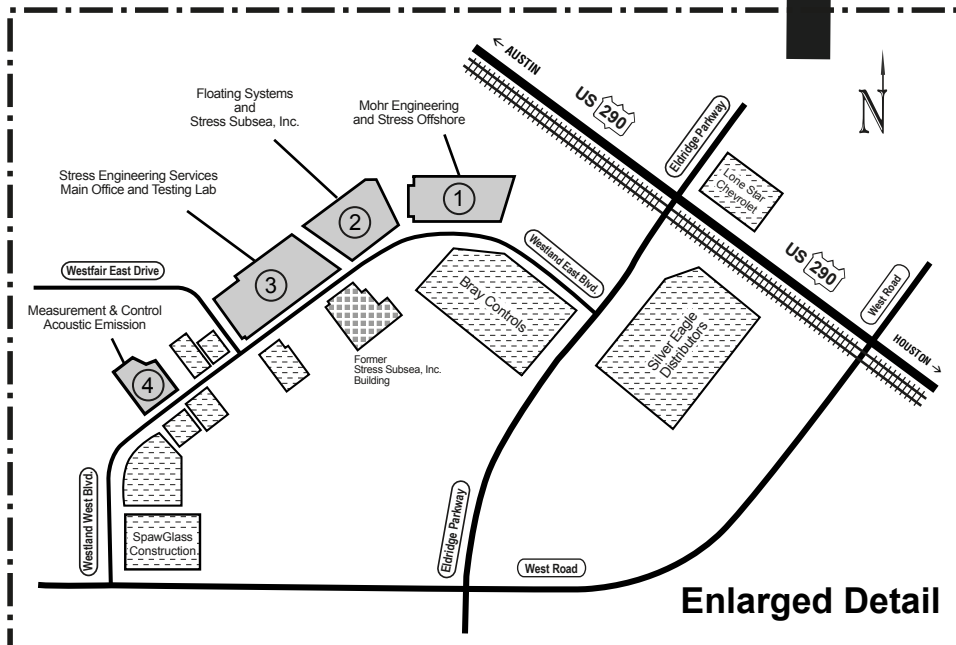

Area Map of Stress Engineering Services Houston Campus

Enlarged Detail

- ① Mohr Engineering Division
Stress Offshore
13602 Westland East Blvd.
Houston, Texas 77041-1205
Phone: 281.469.2177
- ② Stress Engineering's Floating
Systems and Stress Subsea
13610 Westland East Blvd.
Houston, Texas 77041-1205
Phone: 281.890.8441
- ③ Stress Engineering Services, Inc.
13800 Westfair East Drive
Houston, Texas 77041-1101
Phone: 218.955.2900
- ④ Stress Measurement & Control
and Acoustic Emissions
8505 Westland West Blvd.
Houston, Texas 77041-1215
Phone: 281.955.2909